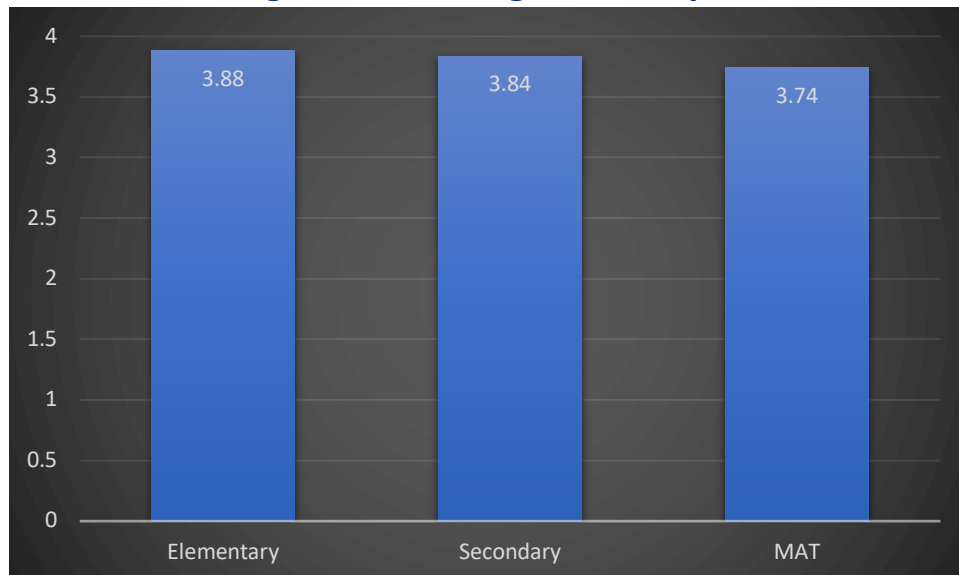

**Educator Preparation Programs
GRADUATE PROFILE
2021-22**

Mean SAT of Admitted Students: **1465**

Mean ACT of Admitted Students: **35.5**

Average GPA at Program Completion

Pass Rates - Licensure Testing

Group	Number Taking Assessment	Number Passing Assessment	Duke Pass Rate	Statewide		
				Number Taking Assessment	Number Passing Assessment	Statewide Pass Rate
All program completers, 2021-22	14	14	100%	2399	1868	78%
All program completers, 2020-21	18	18	100%	2890	2288	79%
All program completers, 2019-20	14	13	93%	2797	2327	83%