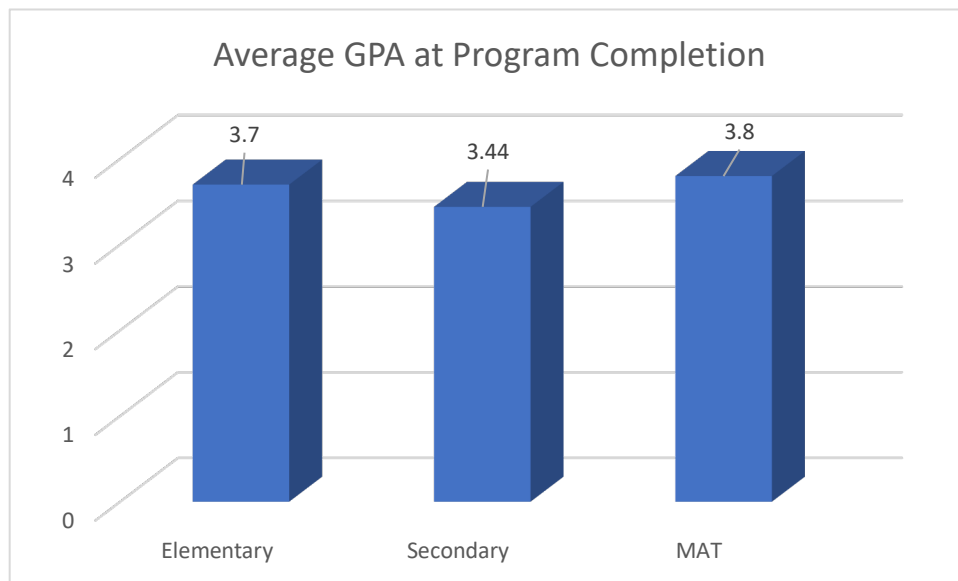

Duke University's Teacher Preparation Programs Graduate Profile 2016-17

Licensure Testing

100% of ALL candidates passed the required state licensure exams (i.e., Praxis II, Pearson Foundations of Reading, Pearson General Curriculum)