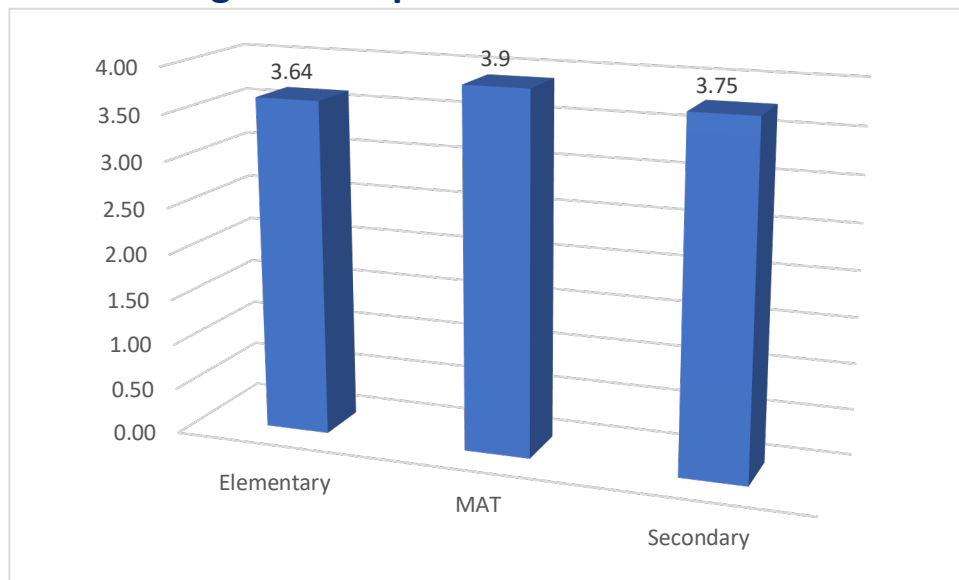

**Educator Preparation Programs
GRADUATE PROFILE
2018-19**

Mean SAT of Admitted Students

1393

Mean ACT of Admitted Students

31.6

Average GPA at Program Completion

Licensure Testing

100% of ALL candidates passed the required state licensure exams (i.e., Praxis II, Pearson Foundations of Reading, Pearson General Curriculum)