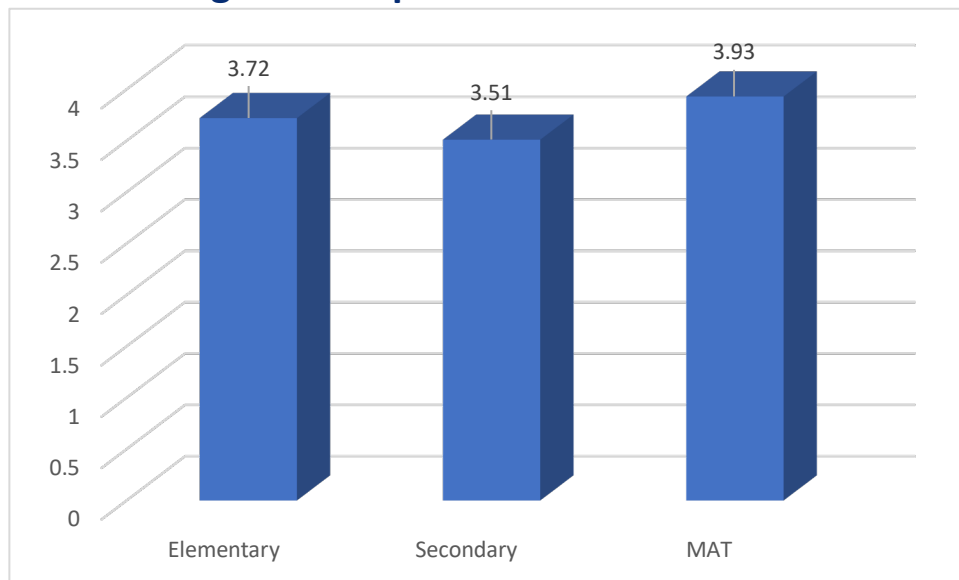

Educator Preparation Programs
GRADUATE PROFILE
2019-20

Mean SAT of Admitted Students

1346

Mean ACT of Admitted Students

31.08

Average GPA at Program Completion

Licensure Testing

100% of ALL candidates passed the required state licensure exams (i.e., Praxis Content Area Exam, Pearson Foundations of Reading, Pearson Mathematics Subtest/Praxis CKT Math Subtest, edTPA)